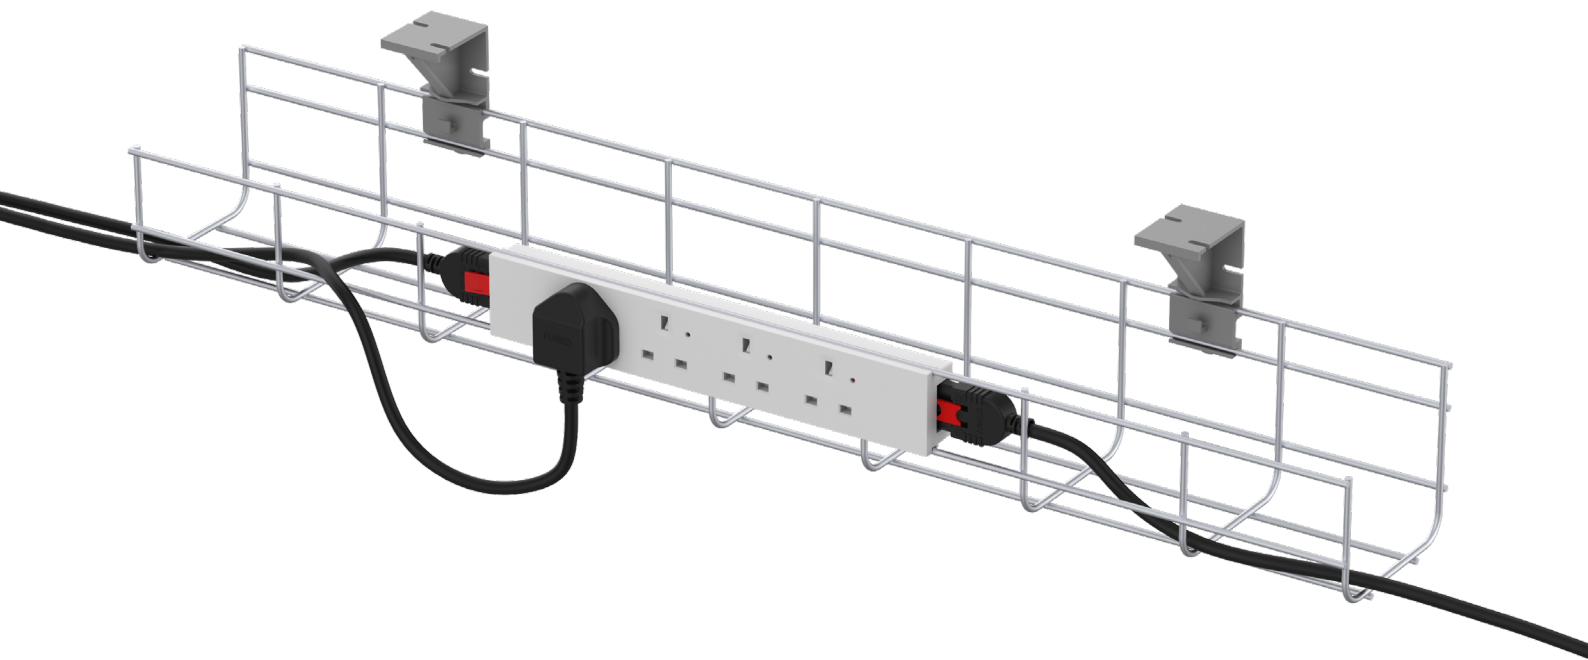

above-desk | below-desk | beyond-desk

nexus

commercial power and technology

Cable baskets

NEX7011x codes

Cable baskets NEX7011x

code	length (mm)	depth (mm)	height (mm)	basket colour	notes
NEX7011500S	500	100	50	Silver	Supplied with grey end-caps, brackets (x2) and screws (x4)
NEX7011750S	750	100	50	Silver	Supplied with grey end-caps, brackets (x2) and screws (x4)
NEX70111000S	1000	100	50	Silver	Supplied with grey end-caps, brackets (x2) and screws (x4)
NEX70111200S	1200	100	50	Silver	Supplied with grey end-caps, brackets (x2) and screws (x4)
NEX7011C500S	500	100	100	Silver	Connex™ compatible basket Supplied with grey brackets (x2) and screws (x4)
NEX7011C750S	750	100	100	Silver	Connex™ compatible basket Supplied with grey brackets (x2) and screws (x4)
NEX7011C1000S	1000	100	100	Silver	Connex™ compatible basket Supplied with grey brackets (x2) and screws (x4)
NEX7011C1200S	1200	100	100	Silver	Connex™ compatible basket Supplied with grey brackets (x2) and screws (x4)