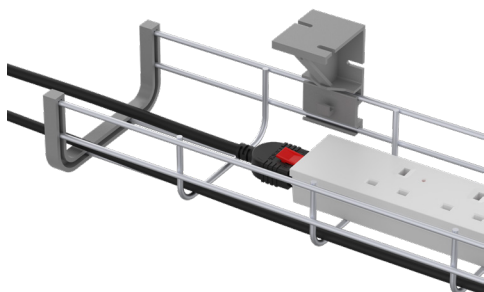

Cable baskets NEX7011x

code	length (mm)	depth (mm)	height (mm)	basket colour	notes
NEX7011500S	500	100	50	Silver	Supplied with grey end-caps, brackets (x2) and screws (x4)
NEX7011750S	750	100	50	Silver	Supplied with grey end-caps, brackets (x2) and screws (x4)
NEX70111000S	1000	100	50	Silver	Supplied with grey end-caps, brackets (x2) and screws (x4)
NEX70111200S	1200	100	50	Silver	Supplied with grey end-caps, brackets (x2) and screws (x4)
NEX7011C500S	500	100	100	Silver	Connex™ compatible basket Supplied with grey brackets (x2) and screws (x4)
NEX7011C750S	750	100	100	Silver	Connex™ compatible basket Supplied with grey brackets (x2) and screws (x4)
NEX7011C1000S	1000	100	100	Silver	Connex™ compatible basket Supplied with grey brackets (x2) and screws (x4)
NEX7011C1200S	1200	100	100	Silver	Connex™ compatible basket Supplied with grey brackets (x2) and screws (x4)

NEX7011x standard basket