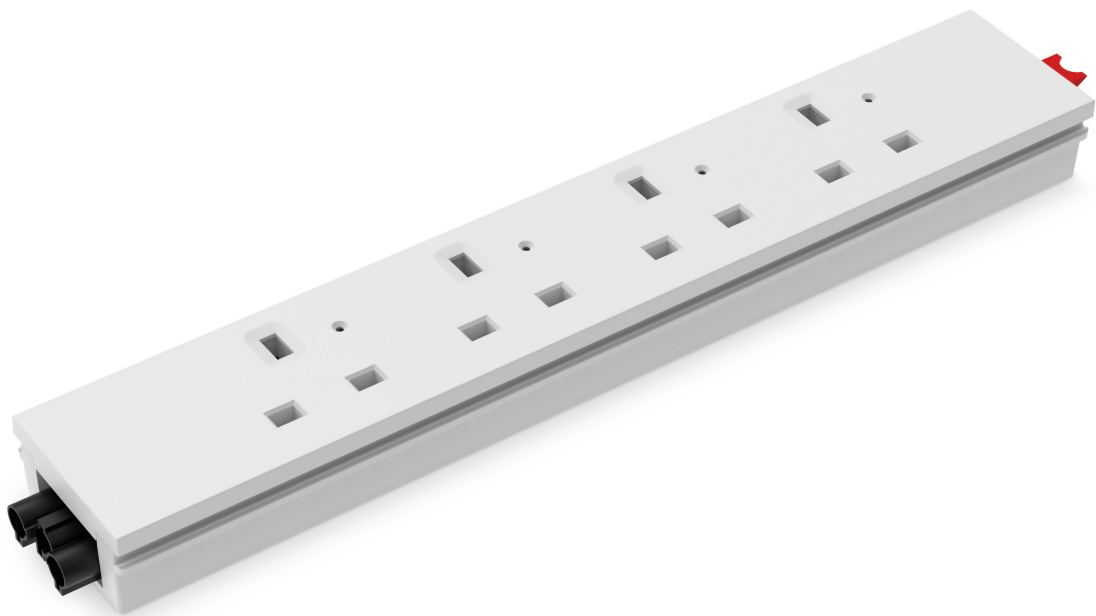

above-desk | below-desk | beyond-desk

**nexus**

commercial power and technology

4 socket power module

NEX3001 codes

# 4 socket power module NEX3001

code	housing colour	description
NEX3001W	White	16A rated with 3A individual thermal resets, 2880 watt max load. GST18 input and output
NEX3001B	Black	16A rated with 3A individual thermal resets, 2880 watt max load. GST18 input and output