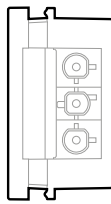

above-desk | below-desk | beyond-desk

Power module NEX3001

All dimensions measured in millimetres unless otherwise marked

290

28

50

36°

nexus