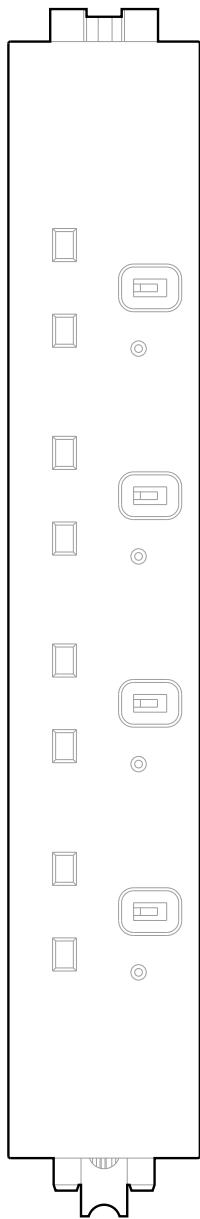

above-desk | below-desk | beyond-desk

Power module NEX3001

All dimensions measured in millimetres unless otherwise marked

290

28

50

36°

nexus