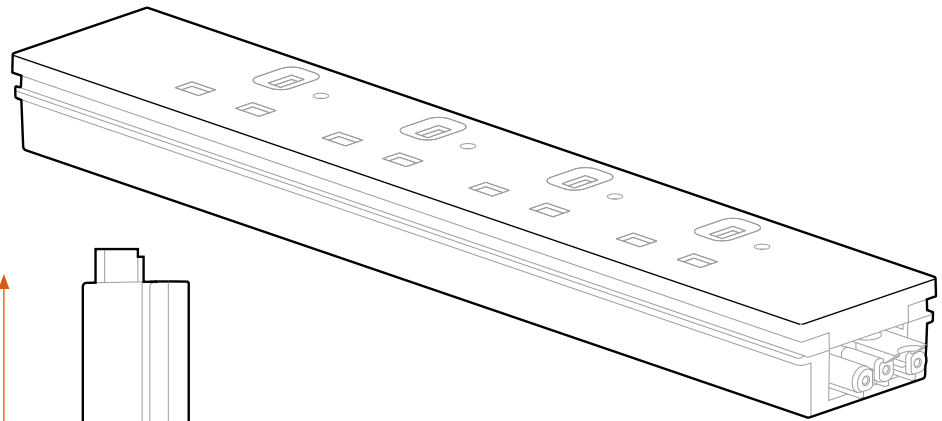

above-desk | below-desk | beyond-desk

Power module NEX3001

All dimensions measured in millimetres unless otherwise marked

290

28

50

36°

nexus