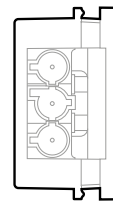

above-desk | below-desk | beyond-desk

Power module NEX3001

All dimensions measured in millimetres unless otherwise marked

290

28

50

36°

nexus