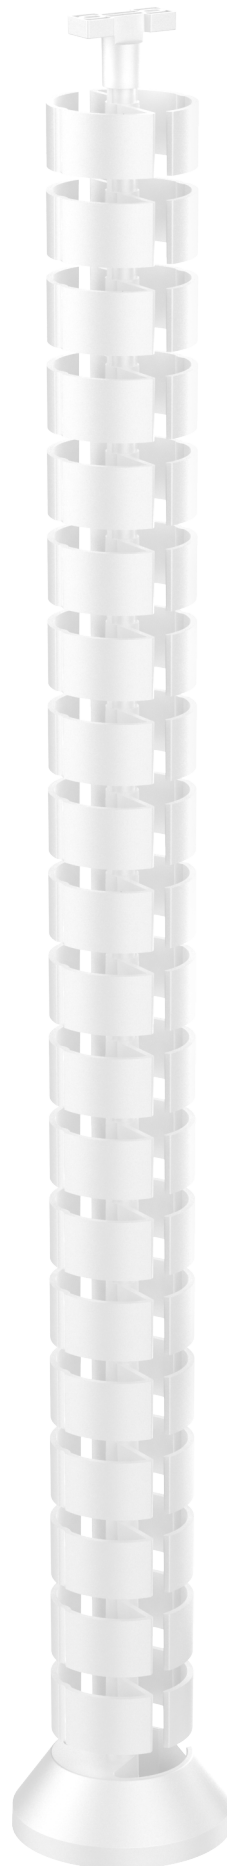

above-desk | below-desk | beyond-desk

nexus

commercial power and technology

Cable spine

NEX7031 codes

Cable spine NEX7031

code	colour	description
NEX7031B	Black	ø58mm, 745mm variable length, cable management spine
NEX7031W	White	ø58mm, 745mm variable length, cable management spine
NEX7031G	Grey	ø58mm, 745mm variable length, cable management spine