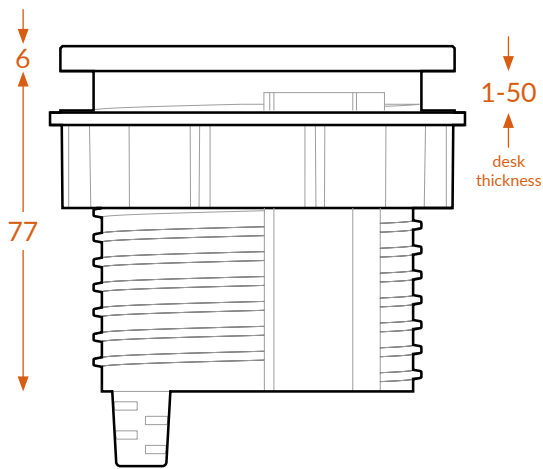

# Oslo 80mm in-desk power module 200 series

All dimensions measured in millimetres unless otherwise marked

Ø 95

36°