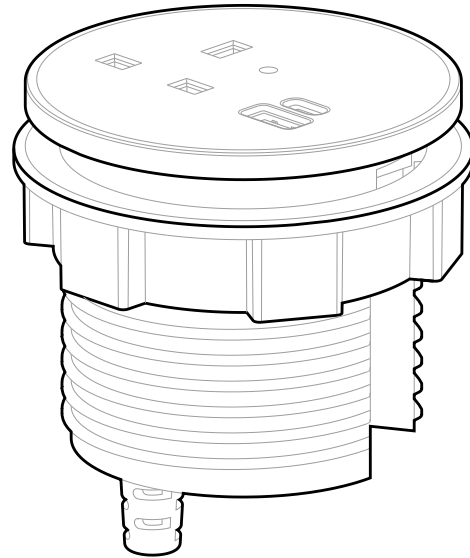

# Oslo 80mm in-desk power module 200 series

All dimensions measured in millimetres unless otherwise marked

Ø 95

36°