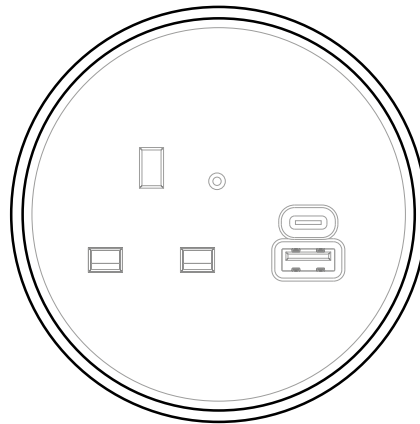

# Oslo 80mm in-desk power module 200 series

All dimensions measured in millimetres unless otherwise marked

Ø 95

36°