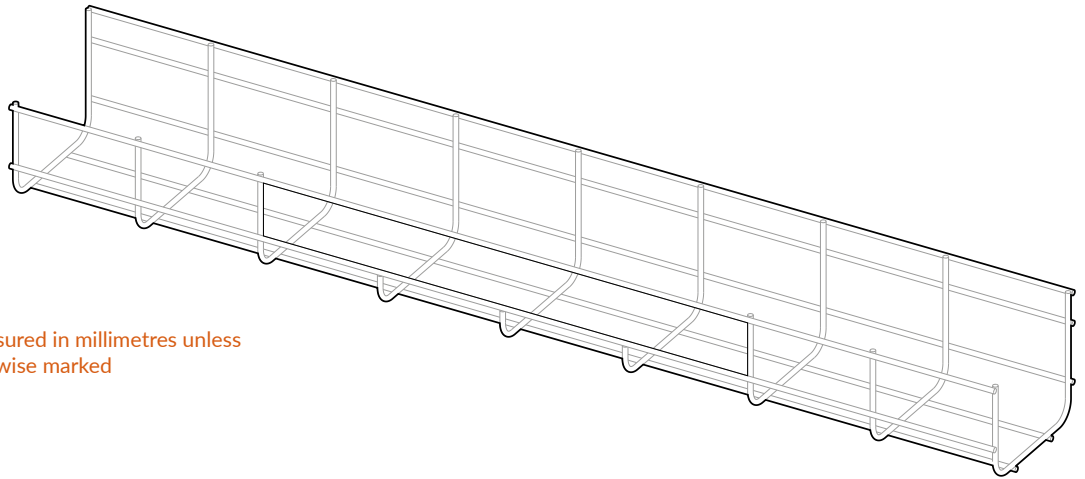

above-desk | below-desk | beyond-desk

Connex™ cable basket NEX7011C

All dimensions measured in millimetres unless otherwise marked

nexus

www.nexus.uk | contact@nexus.uk | 01952 238100

Nexus_UK

@TweetNexusUK