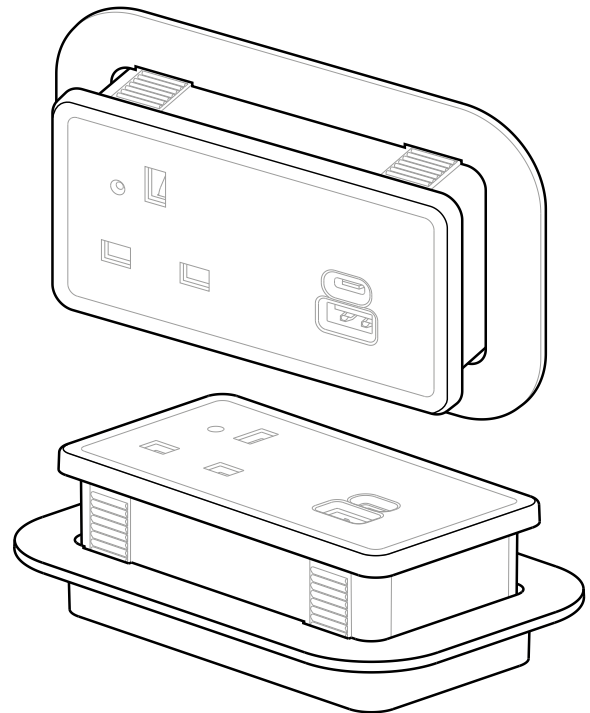

Oslo panel mount power module 102 series

All dimensions measured in millimetres unless otherwise marked

Panel or desk mount

36°

nexus