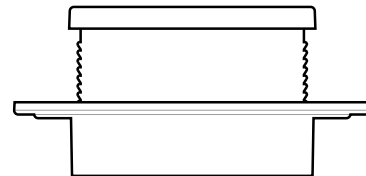

Oslo panel mount power module 102 series

All dimensions measured in millimetres unless otherwise marked

Panel or desk mount

36°

nexus