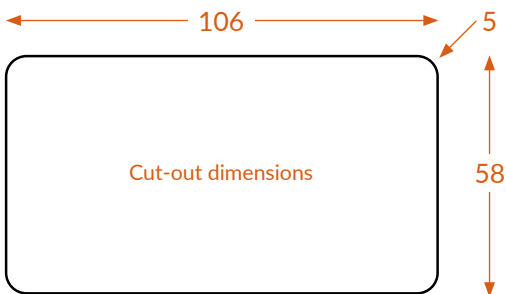

Oslo panel mount power module 102 series

All dimensions measured in millimetres unless otherwise marked

Panel or desk mount

36°

nexus