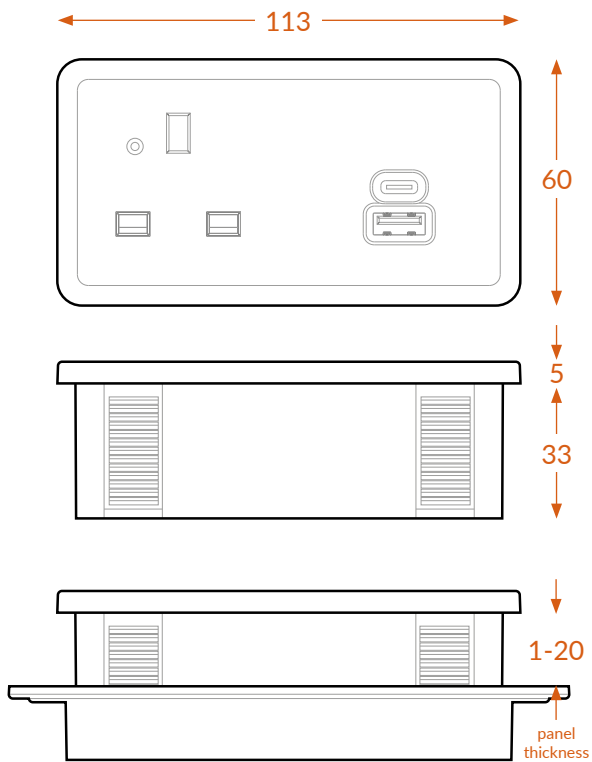

Oslo panel mount power module 102 series

All dimensions measured in millimetres unless otherwise marked

Panel or desk mount

36°

nexus