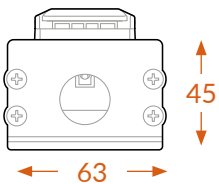

nexusPRO™ power system

All dimensions measured in millimetres unless otherwise marked

Dimensions for codes NEX3041132SW and NEX3041132SB

nexus

www.nexus.uk | contact@nexus.uk | 01952 238100

Nexus_UK

@TweetNexusUK