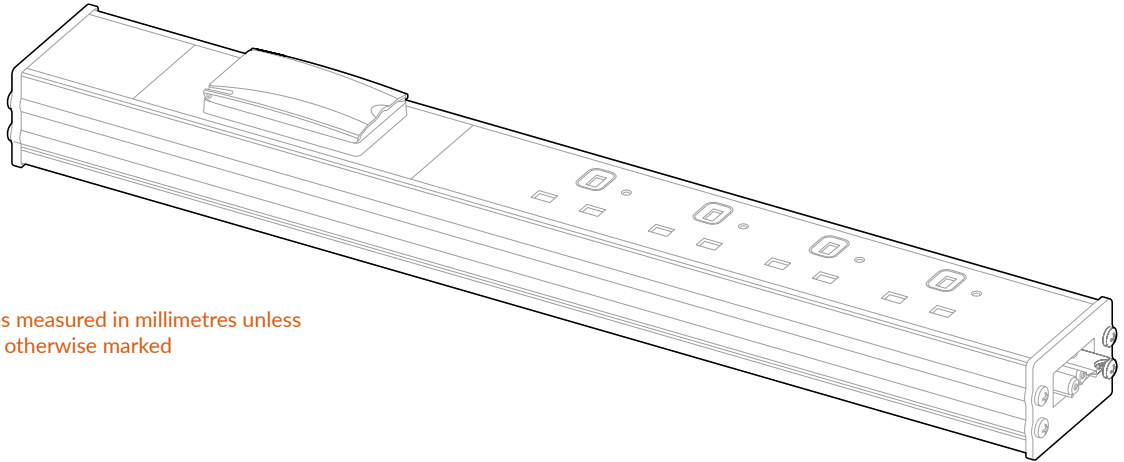

nexusPRO™ power system

All dimensions measured in millimetres unless otherwise marked

Dimensions for codes NEX3041132SW and NEX3041132SB

nexus

www.nexus.uk | contact@nexus.uk | 01952 238100

Nexus_UK

@TweetNexusUK