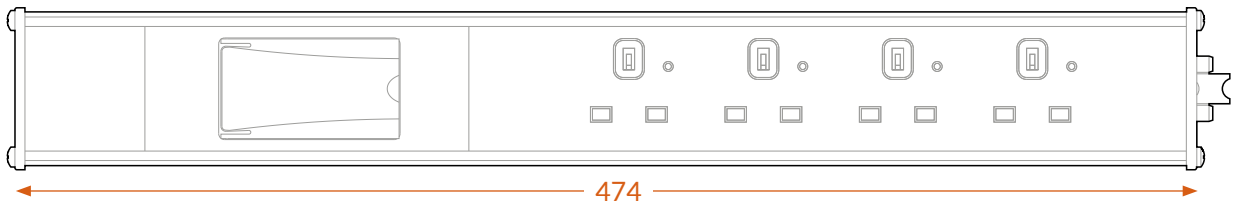

nexusPRO™ power system

All dimensions measured in millimetres unless otherwise marked

Dimensions for codes NEX3041132SW and NEX3041132SB

nexus

www.nexus.uk | contact@nexus.uk | 01952 238100

Nexus_UK

@TweetNexusUK