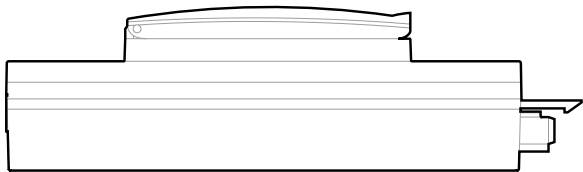

above-desk | below-desk | beyond-desk

# RCD protection module NEX3031

All dimensions measured in millimetres unless otherwise marked

130

50

42

36°