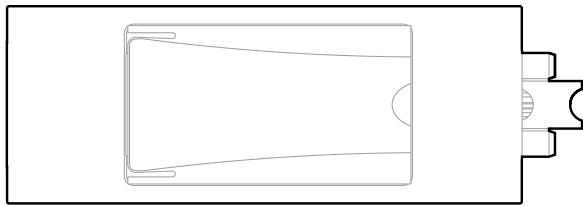

above-desk | below-desk | beyond-desk

# RCD protection module NEX3031

All dimensions measured in millimetres unless otherwise marked

130

50

42

36°