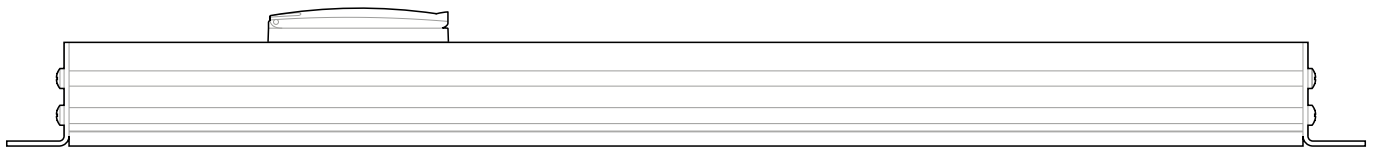

nexusPRO™ power system

All dimensions measured in millimetres unless otherwise marked

499

545

Dimensions for codes NEX3041146SW and NEX3041146SB