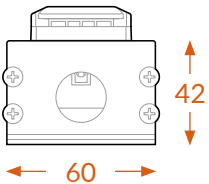

nexusPRO™ power system

All dimensions measured in millimetres unless otherwise marked

499

545

Dimensions for codes NEX3041146SW and NEX3041146SB