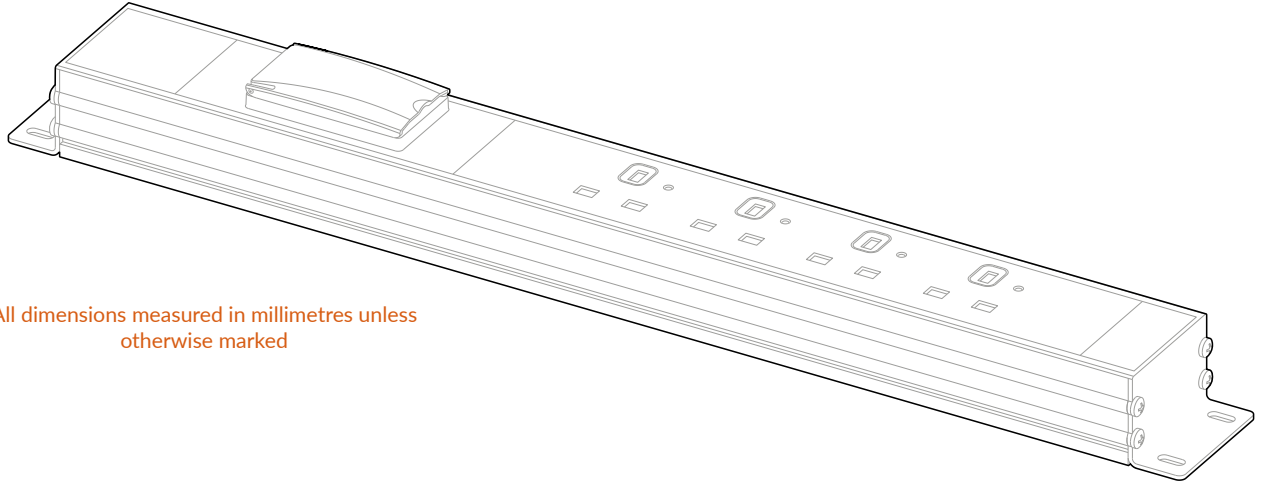

nexusPRO™ power system

All dimensions measured in millimetres unless otherwise marked

499

545

Dimensions for codes NEX3041146SW and NEX3041146SB