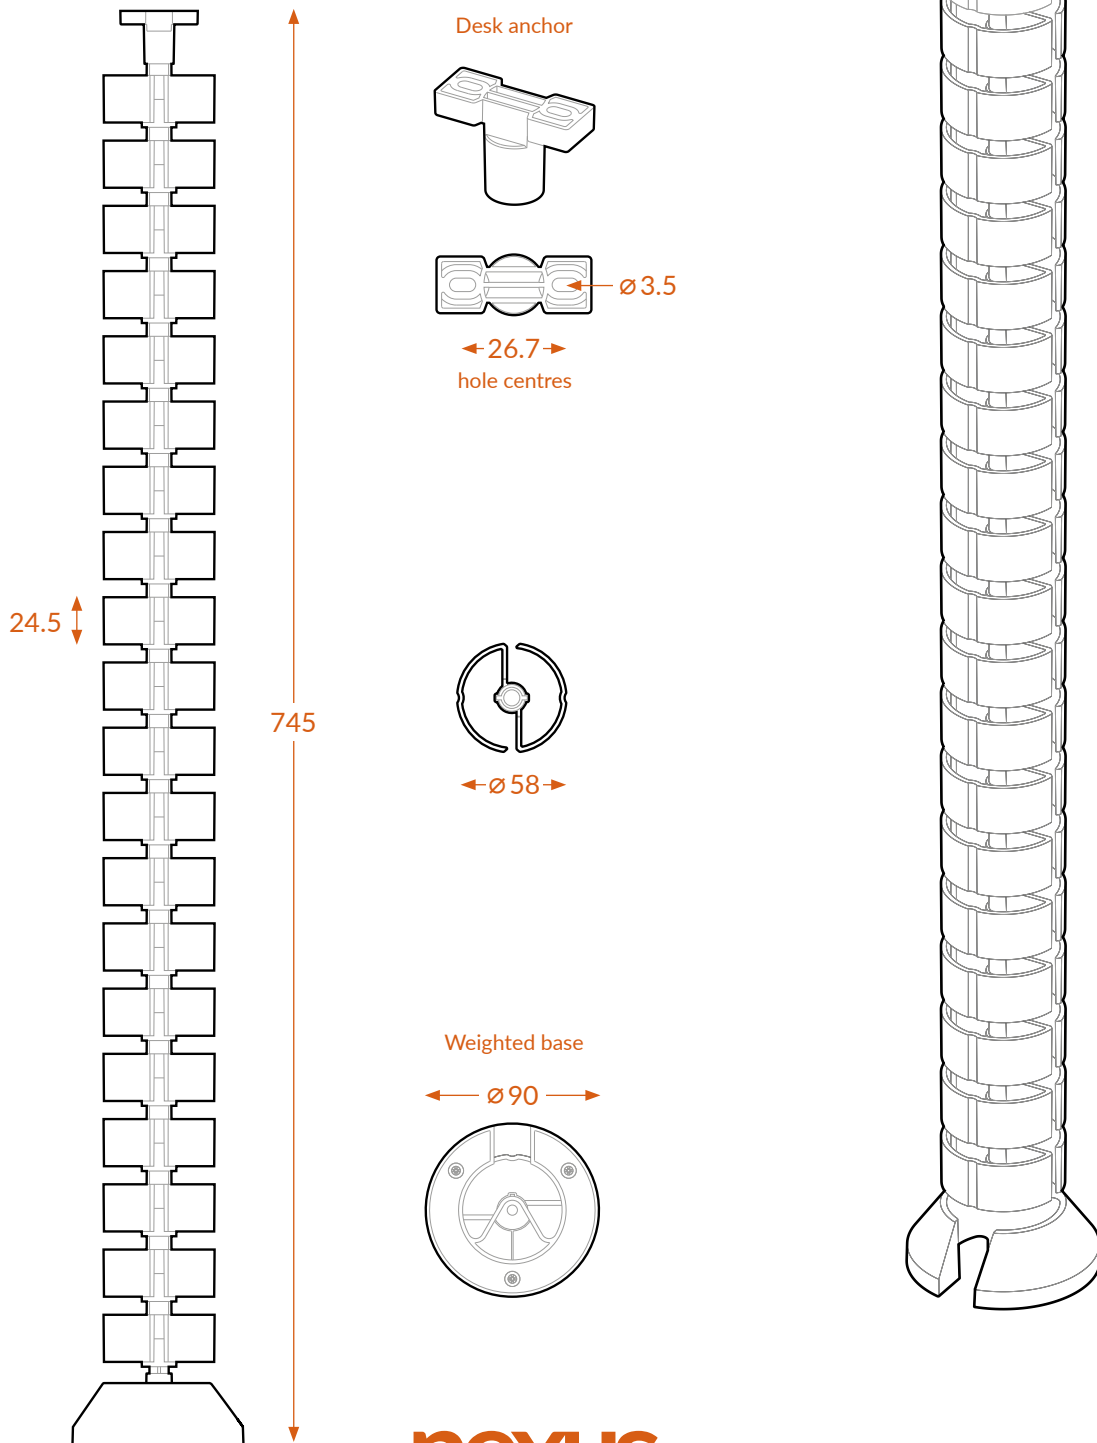

# Cable spine NEX7031

All dimensions measured in millimetres unless otherwise marked

nexus