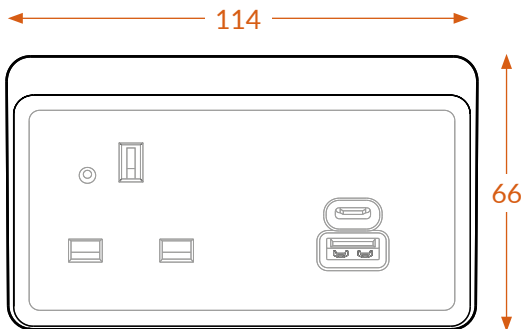

# Oslo desktop power module 103 series

All dimensions measured in millimetres unless otherwise marked

36°