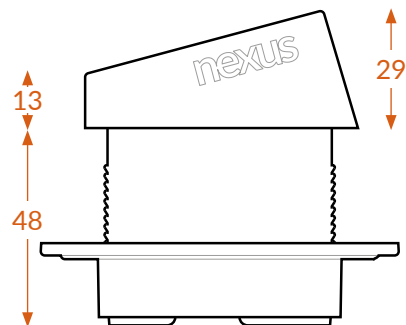

# Oslo desktop power module 103 series

All dimensions measured in millimetres unless otherwise marked

36°