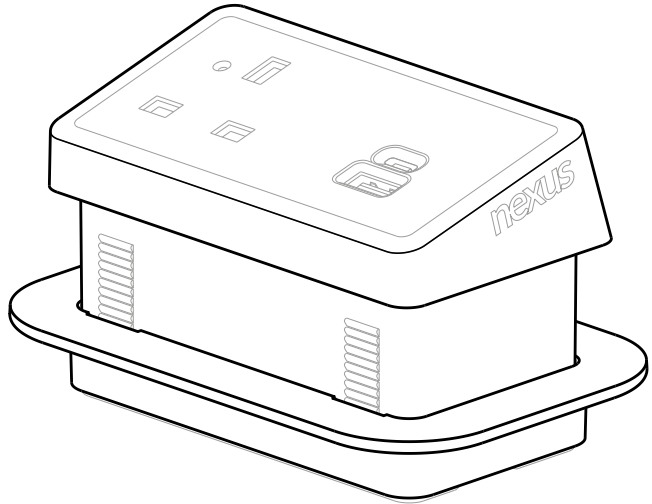

# Oslo desktop power module 103 series

All dimensions measured in millimetres unless otherwise marked

36°