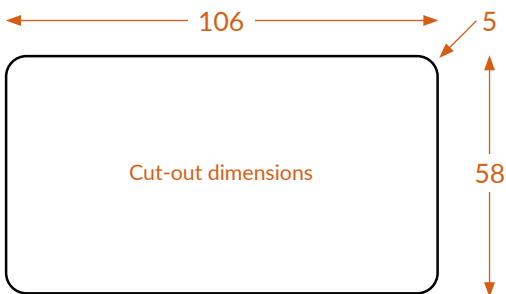

# Oslo desktop power module 103 series

All dimensions measured in millimetres unless otherwise marked

36°