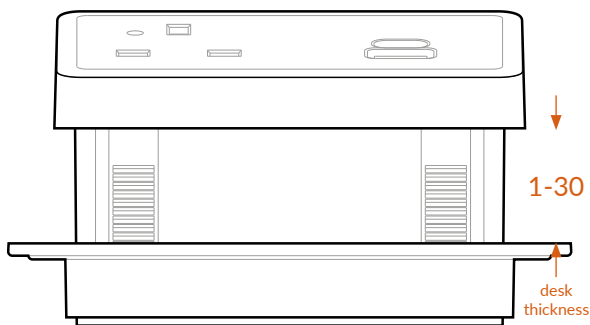

# Oslo desktop power module 103 series

All dimensions measured in millimetres unless otherwise marked

36°