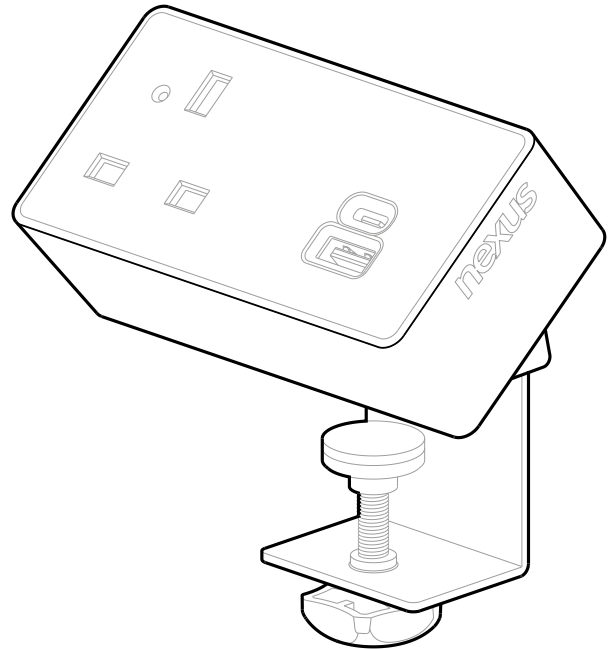

# Oslo desktop power module 101 series

All dimensions measured in millimetres unless otherwise marked

107