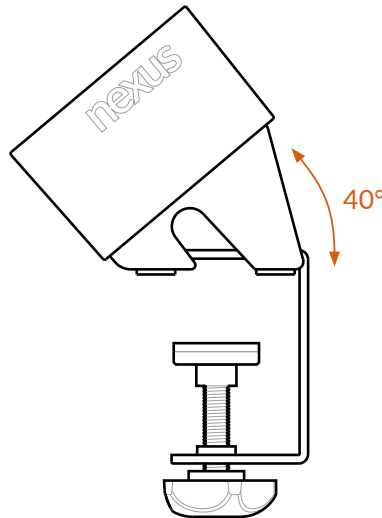

# Oslo desktop power module 101 series

All dimensions measured in millimetres unless otherwise marked

107