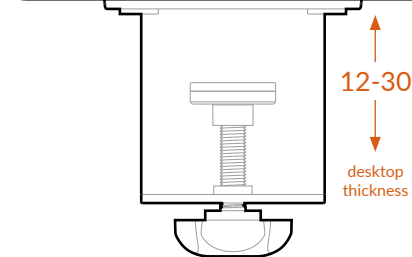

# Oslo desktop power module 101 series

All dimensions measured in millimetres unless otherwise marked

107