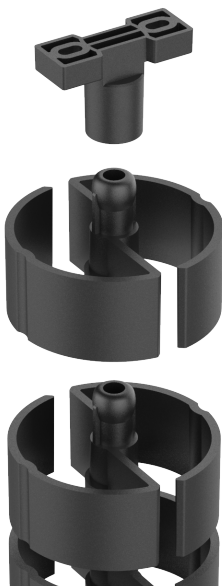

## Adjustable cable spine

NEX7031 instructions

### Adjusting the height

Depending on the height of your installation you may need to add or remove links to adjust the cable spine length.

- 1 Remove the desk mounting point.
- 2 Each link equals a 33mm change in length. To decrease height pull away the required amount of links. To increase height, connect additional links.

## Technical

**Construction:**

Polypropylene

**Dimensions:**

745mm (H)

+/- 33mm removable links

**Mounting:**

Screw fixing to desk (x2 wood screws supplied),