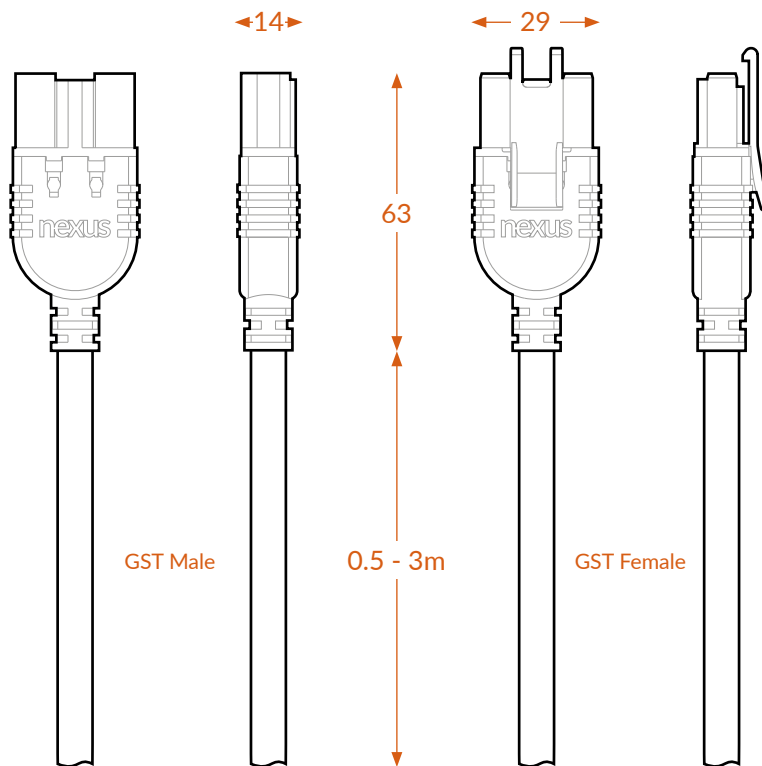

above-desk | below-desk | beyond-desk

Interconnect leads NEX10032x

All dimensions measured in millimetres unless otherwise marked

nexus

www.nexus.uk | contact@nexus.uk | 01952 238100

Nexus_UK

@TweetNexusUK

NexusUK