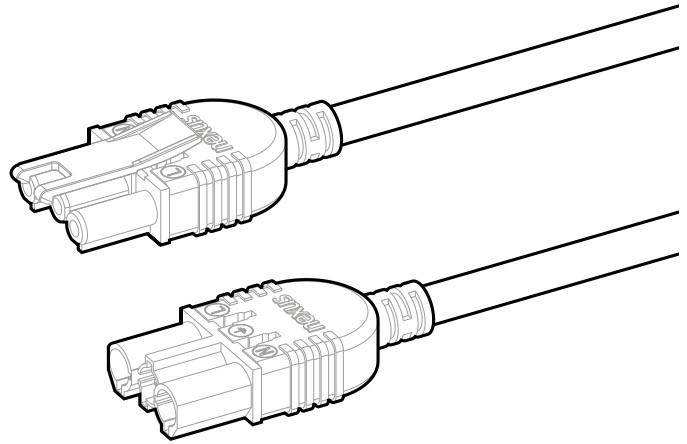

above-desk | below-desk | beyond-desk

Interconnect leads NEX10032x

All dimensions measured in millimetres unless otherwise marked

nexus

www.nexus.uk | contact@nexus.uk | 01952 238100

Nexus_UK

@TweetNexusUK

NexusUK