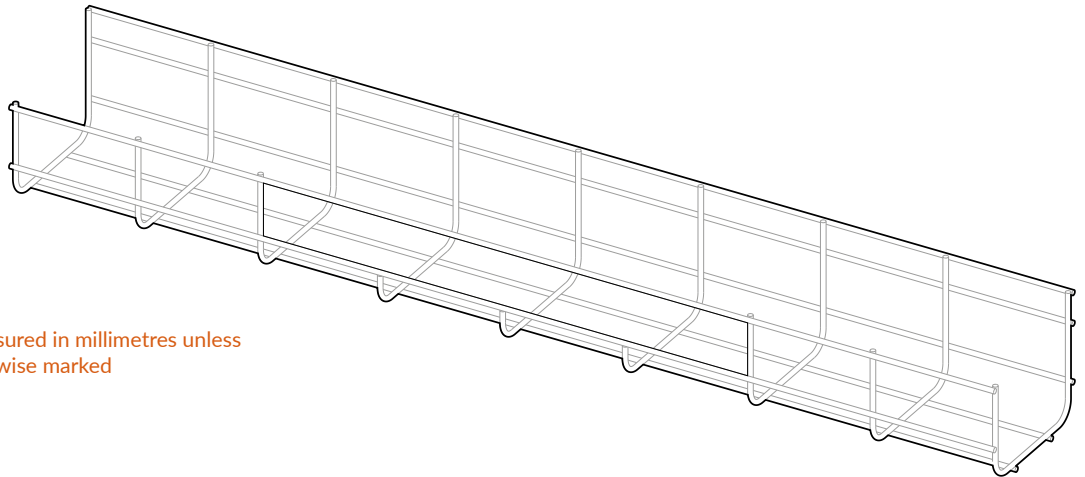

above-desk | below-desk | beyond-desk

nexusPRO™ cable basket NEX7011C

All dimensions measured in millimetres unless otherwise marked

nexus

www.nexus.uk | contact@nexus.uk | 01952 238100

Nexus_UK

@TweetNexusUK